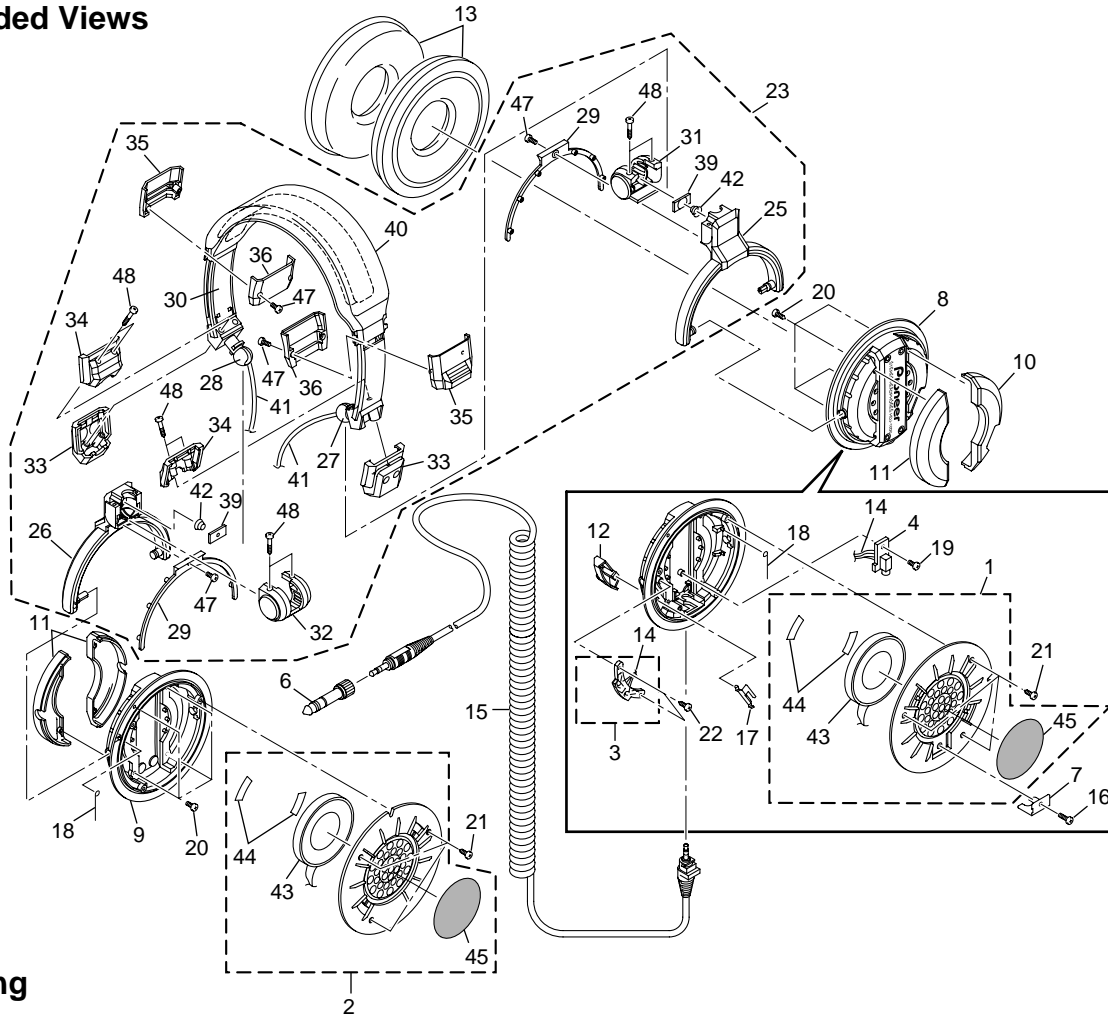

EXPLODED VIEWS AND PARTS LIST

NOTES : ● Parts marked by "NSP" are generally unavailable because they are not in our Master Spare Parts List.

- The mark found on some component parts indicates the importance of the safety factor of the part. Therefore, when replacing, be sure to use parts of identical designation.
- Screws adjacent to mark on the product are used for disassembly.
- For the applying amount of lubricants or glue, follow the instructions in this manual. (In the case of no amount instructions, apply as you think it appropriate.)

● Exploded Views